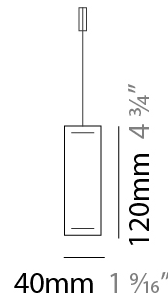

LED120 SUSPENSION

D71024-

base number _____
Color _____
Temperature _____
Finish _____
Options _____

1. To build a product code in our configurator select the specify button on the base model # product page
2. To build a manual product code on this datasheet choose from the options listed below in blue font and add the suffix to the base model #

GENERAL

Series: Woodlin
Subseries: LED120
Brand: Tunto
Division: Design
Mounting Type: Suspension
Mounting Location: Ceiling
Subcategory: Profile

PHYSICAL

Shape: Rectangle
Length (mm): 1000
Length (in): 39 3/8
Width (mm): 40
Width (in): 1 9/16
Height (mm): 120
Height (in): 4 3/4
Max. Overall Height (mm): 2120
Max. Overall Height (in): 83 7/16
Light Distribution: Direct / Indirect
Diffuser: Opal
Fixture Finish: WAL / ASH / OAK / BLK / WHI
Fixture Material: Wood
Cable Details: 2000mm / 78 3/4"

ELECTRICAL

Lamp Type: LED
Input Wattage (W): 46
Total Output Wattage (W): 38
Dimming: Tri-Mode (Non-Dimming and Phase Dimming (120Vac only) and 0-10V Dimming)
Driver Included: Yes
Driver Location: Integrated
Driver Type: Constant Current - Universal
Driver Class: Class 2
Input Voltage (V): 120 - 277
Constant Current (MA): 700

LED

Color Temperature (°K): 2700 / 3000 / 4000
Max. Delivered Lumen (lm): 2200
CRI: >93 CRI
Lamp Life (hrs): 50000

OPTICAL

RATINGS AND CERTIFICATIONS

Certified By: Certified for North American Standards
IP rating: IP20