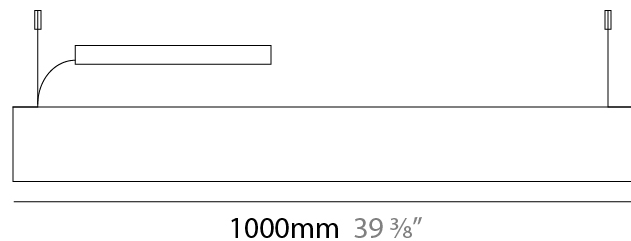

LED120 SUSPENSION

D71024-

base number _____
Color _____
Temperature _____
Finish _____
Options _____

1. To build a product code in our configurator select the specify button on the base model # product page
2. To build a manual product code on this datasheet choose from the options listed below in blue font and add the suffix to the base model #

GENERAL

Series: Woodlin
Subseries: LED120
Brand: Tunto
Division: Design
Mounting Type: Suspension
Mounting Location: Ceiling
Subcategory: Profile

PHYSICAL

Shape: Rectangle
Length (mm): 1000
Length (in): 39 3/8
Width (mm): 40
Width (in): 1 9/16
Height (mm): 120
Height (in): 4 3/4
Max. Overall Height (mm): 2120
Max. Overall Height (in): 83 7/16
Light Distribution: Direct / Indirect
Diffuser: Opal
Fixture Finish: WAL / ASH / OAK / BLK / WHI
Fixture Material: Wood
Cable Details: 2000mm / 78 3/4"

ELECTRICAL

Lamp Type: LED
Input Wattage (W): 46
Total Output Wattage (W): 38
Dimming: Tri-Mode (Non-Dimming and Phase Dimming (120Vac only) and 0-10V Dimming)
Driver Included: Yes
Driver Location: Integrated
Driver Type: Constant Current - Universal
Driver Class: Class 2
Input Voltage (V): 120 - 277
Constant Current (MA): 700

LED

Color Temperature (°K): 2700 / 3000 / 4000
Max. Delivered Lumen (lm): 2200
CRI: >93 CRI
Lamp Life (hrs): 50000

OPTICAL

RATINGS AND CERTIFICATIONS

Certified By: Certified for North American Standards
IP rating: IP20