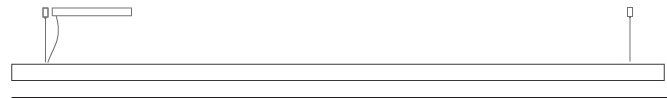

LED60 SUSPENSION

D71015-

base number
Color   Finish
Temperature   Options

1. To build a product code in our configurator select the specify button on the base model # product page
2. To build a manual product code on this datasheet choose from the options listed below in blue font and add the suffix to the base model #

GENERAL

Series: Woodlin
Subseries: LED60
Brand: Tunto
Division: Design
Mounting Type: Suspension
Mounting Location: Ceiling
Subcategory: Profile

PHYSICAL

Shape: Rectangle
Length (mm): 700
Length (in): 27 ⁹/₁₆
Width (mm): 60
Width (in): 2 ³/₈
Height (mm): 60
Height (in): 2 ³/₈
Max. Overall Height (mm): 2060
Max. Overall Height (in): 81 ¹/₈
Light Distribution: Direct
Diffuser: Opal
Fixture Finish: [WAL / ASH / OAK / BLK / WHI](#)
Fixture Material: Wood
Cable Details: 2000mm / 78 3/4"

ELECTRICAL

Lamp Type: LED
Input Wattage (W): 29
Total Output Wattage (W): 25.3
Dimming: Tri-Mode (Non-Dimming and Phase Dimming (120Vac only) and 0-10V Dimming)
Driver Included: Yes
Driver Location: Integrated
Driver Type: Constant Current - Universal
Driver Class: Class 2
Input Voltage (V): 120 - 277
Constant Current (MA): 700

LED

Color Temperature (°K): [2700 / 3000 / 4000](#)
Max. Delivered Lumen (lm): 2180
CRI: >93 CRI
Lamp Life (hrs): 50000

OPTICAL

RATINGS AND CERTIFICATIONS

Certified By: Certified for North American Standards
IP rating: IP20

PROJECT
TYPE
SPECIFIER
QUANTITY
DATE

700mm 27 ⁹/₁₆"

60mm 2 ³/₈"

Direct